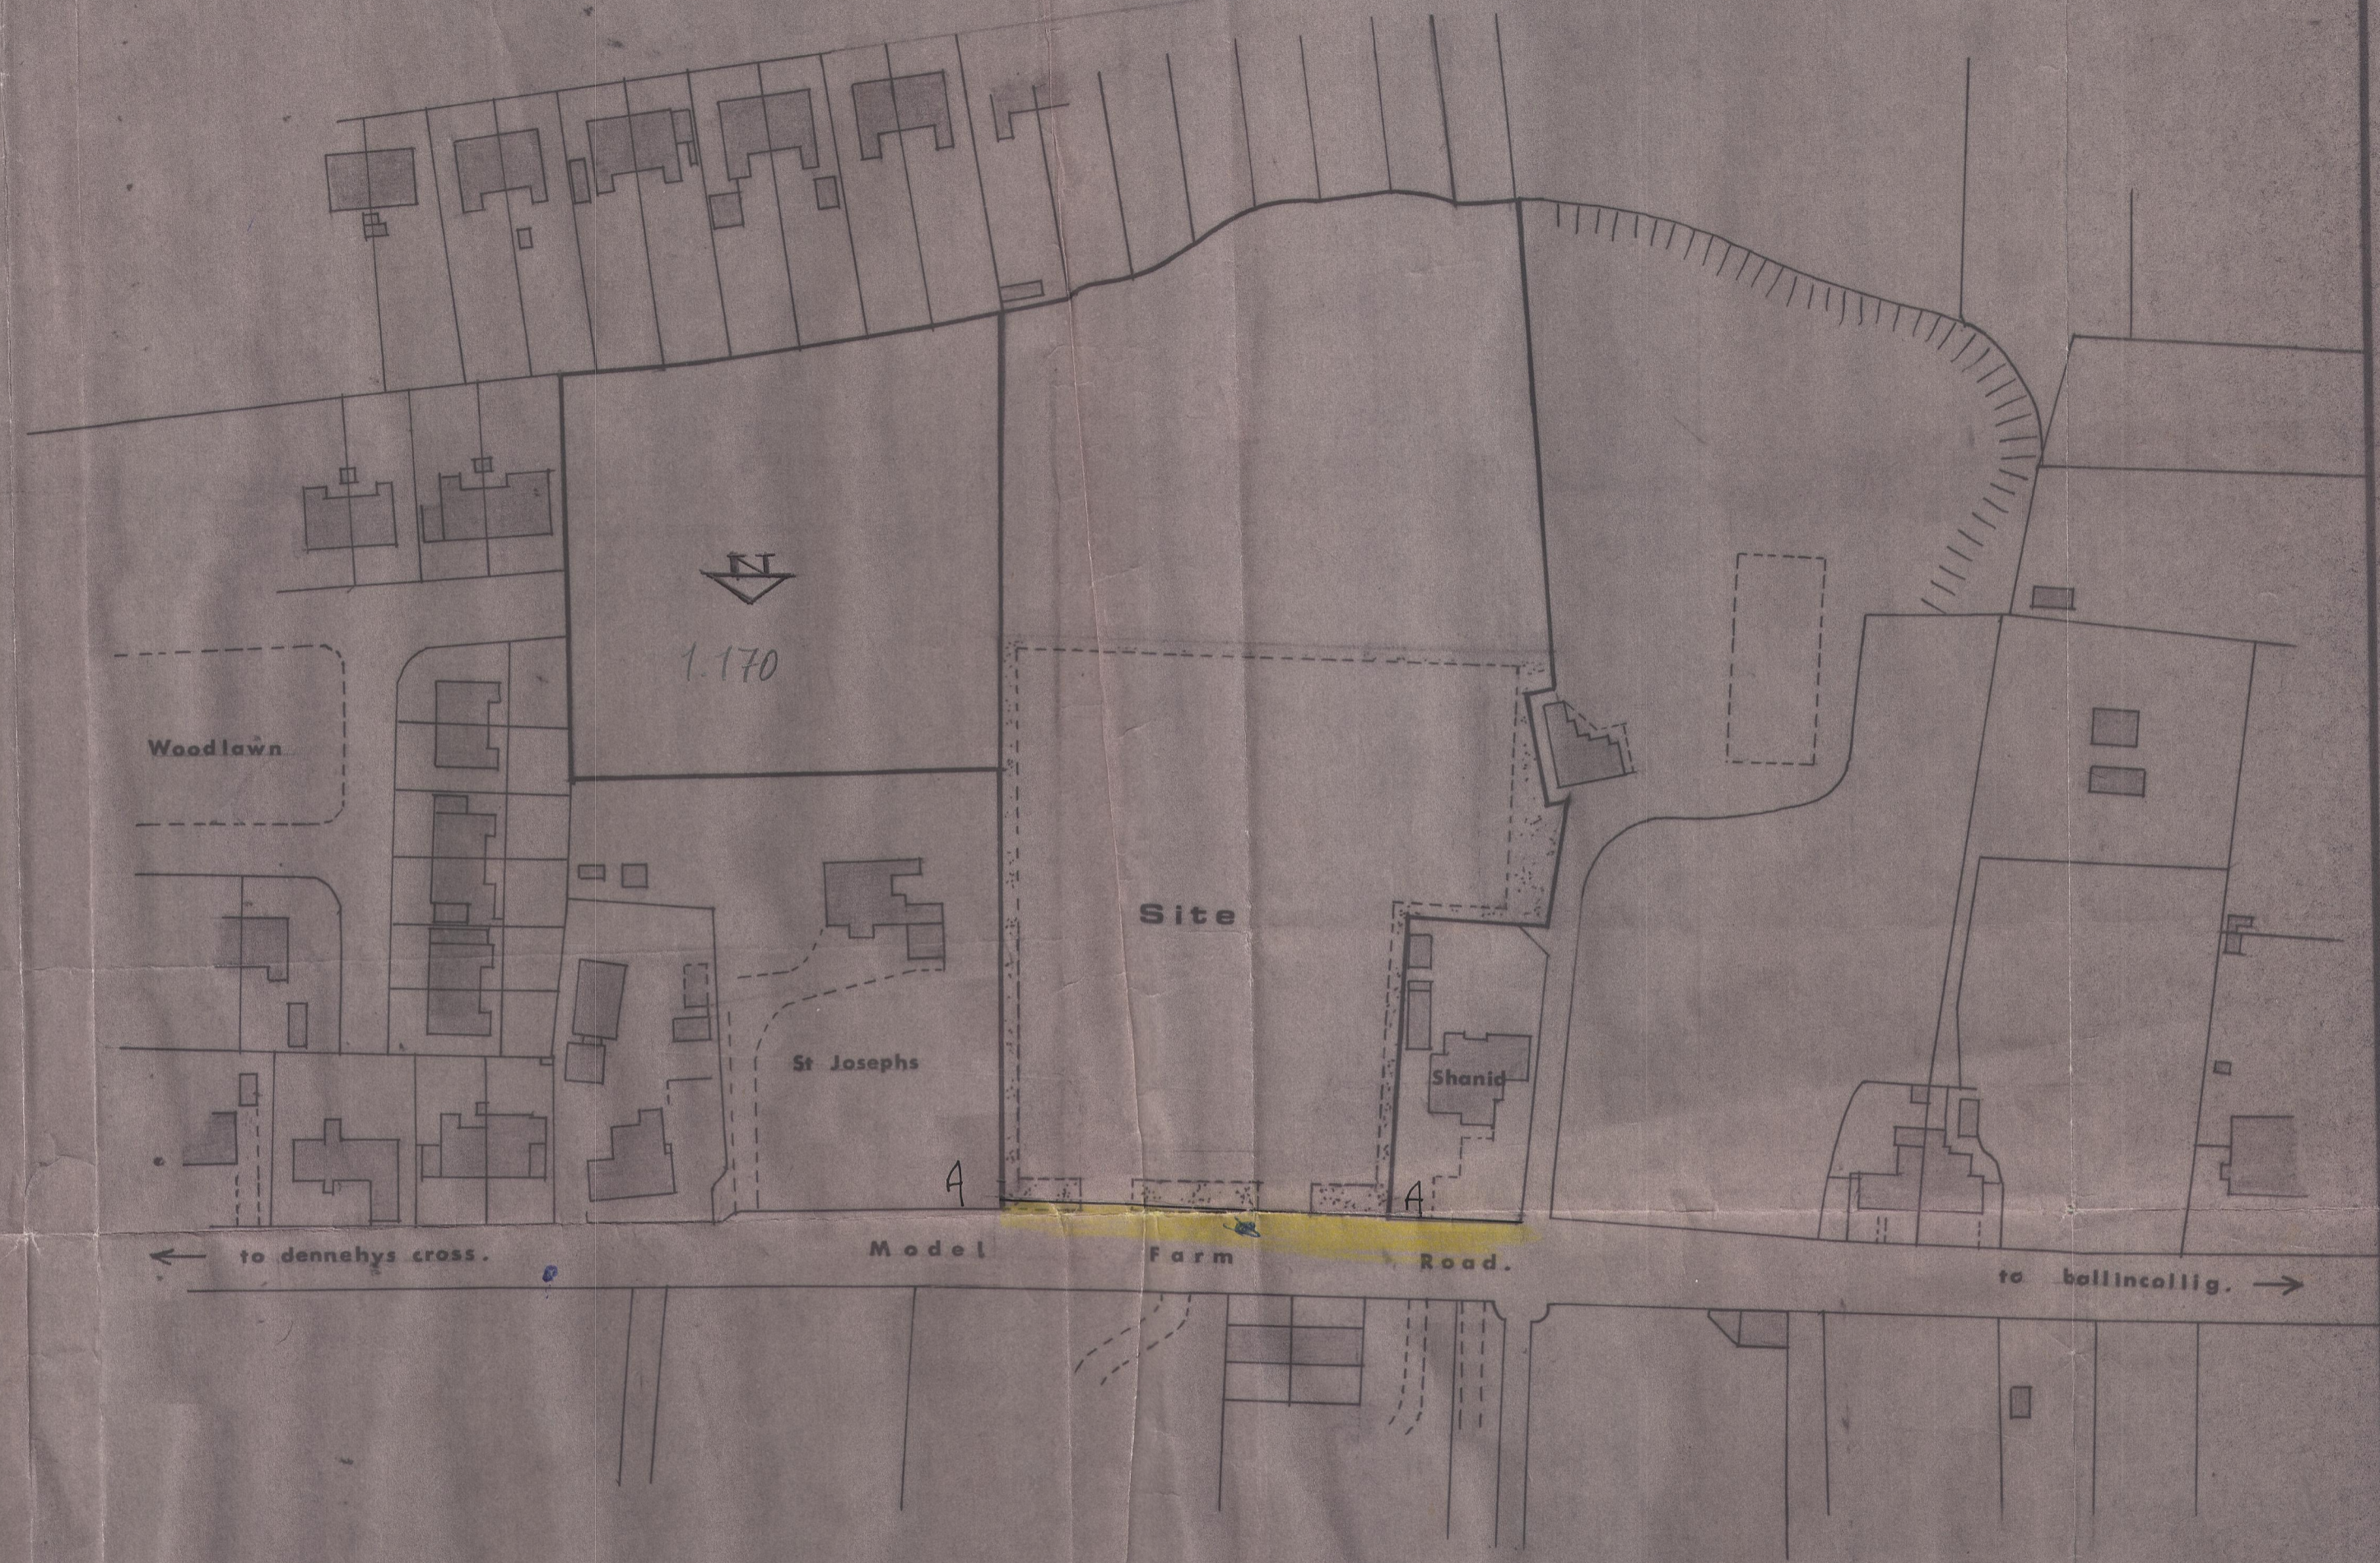

Site Layout Map.

Scale, 1/500.

Location Map.

SCALE, 1/1000.

PROPOSED SHOWROOMS, SERVICE AREA, AND PETROL FORECOURT.
 AT
 MODEL FARM ROAD, CORK. FOR LEE GARAGE, (CORK), LTD.

RONN PLEANAL
 - 2 MAR 1979
 T.P.O. No.